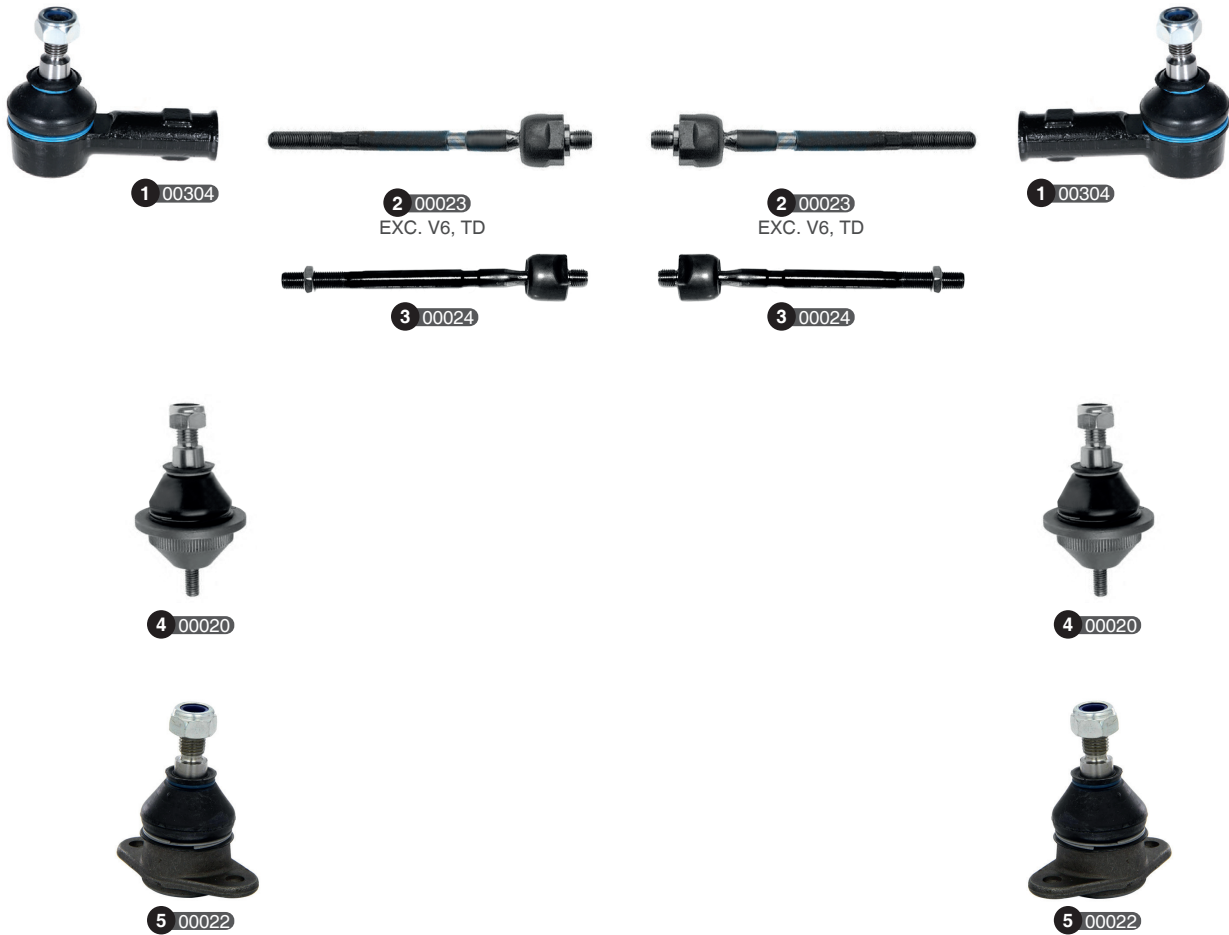

Ref	Old code	CODE	Description	OE - Number	OE - Number	FEATURES	Ref	Old code	CODE	Description	OE - Number	OE - Number	FEATURES
1	FI097	00304	Tie rod end	116002404100	116002404101	M10x1,25- Female- M14x1,5-72 mm	3	AR020	00024	Axial joint	116002404004	1935725000	-
							4	AR016	00020	Ball joint	116002101900	116002101908	Lower
2	AR019	00023	Axial joint	60521693	117022300200	M14x1,5-M14x1,5	5	AR018	00022	Ball joint	116002104212	116462109800	Upper