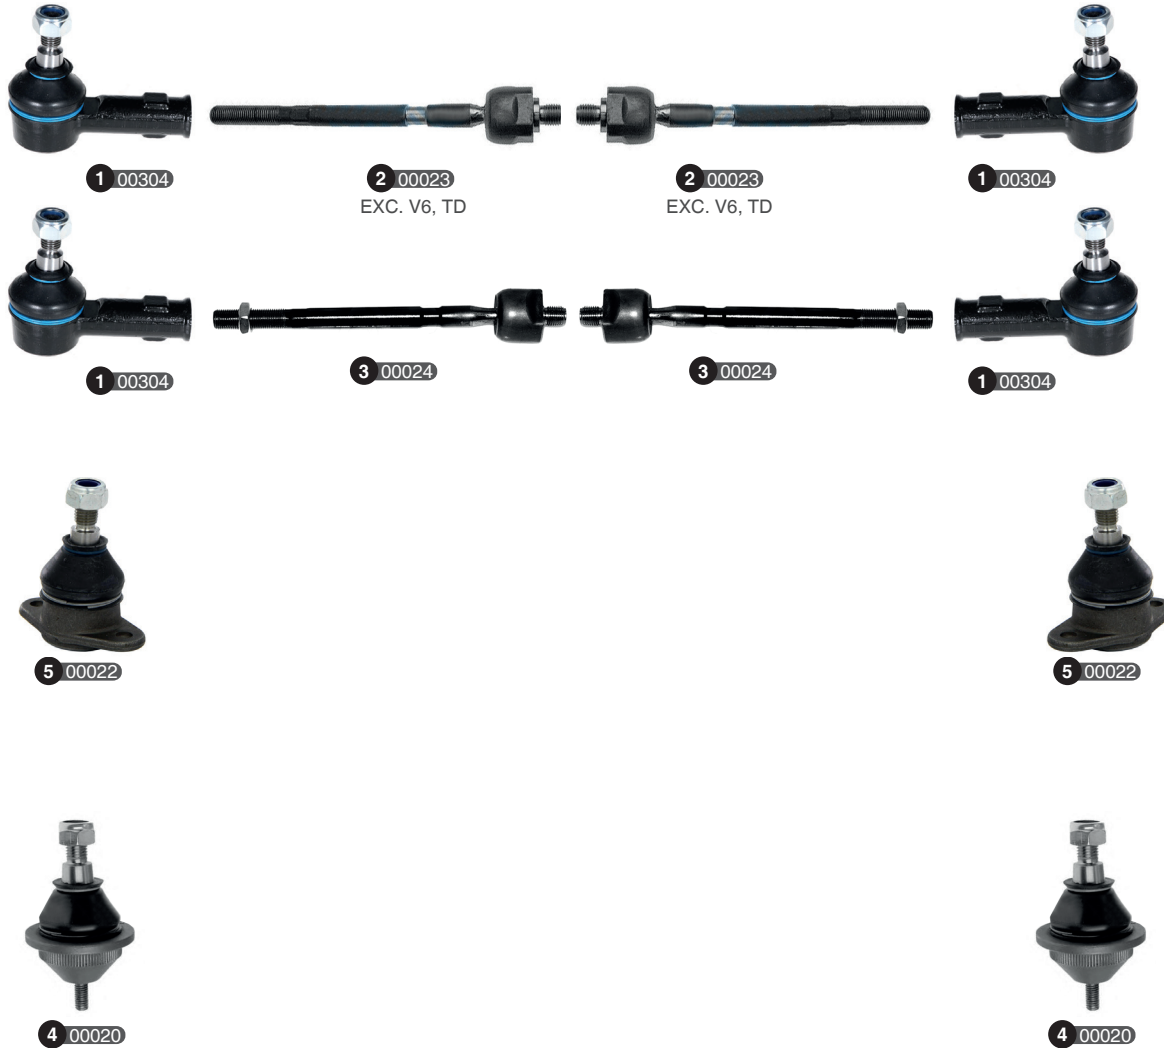

ALFA ROMEO

Ref	Old code	CODE	Description	OE - Number	OE - Number	FEATURES	Ref	Old code	CODE	Description	OE - Number	OE - Number	FEATURES
1	FI097	00304	Tie rod end	116002404100	116002404101	M10x1,25- Female- M14x1,5-72 mm	3	AR020	00024	Axial joint	116002404004	1935725000	-
							4	AR016	00020	Ball joint	116002101900	116002101908	Lower
2	AR019	00023	Axial joint	60521693	117022300200	M14x1,5-M14x1,5	5	AR018	00022	Ball joint	116002104212	116462109800	Upper

Ref	Old code	CODE	Description	OE - Number	OE - Number	FEATURES	Ref	Old code	CODE	Description	OE - Number	OE - Number	FEATURES
1	FI036	00251	Stabilizer link	60570627	116002404101	M10x1,25-99 mm	9	AR021	00025	Axial joint	9944452	9950452	M12x1,5-M14x1,5
2	AR026	00027	Tie rod end	9947720	-	-	10	-	01625	Axial joint	9947718	9950786	M14x1,5-M14x1,5
3	-	00219	Tie rod end-L	60565706	60809612	M10x1,25-Female-M12x1,5-128 mm	11	FI104-L	00309	Control arm complete-L	46744556	93501144	17-326,5
4	-	00220	Tie rod end-R	60565705	60809613	M10x1,25-Female-M12x1,5-128 mm	12	FI104-R	00310	Control arm complete-R	46744557	60813044	17-326,5 mm
5	-	01584	Tie rod end-L	60608979	-	M10x1,25-Female-M18x1,5-256 mm	13	FI028-L	00238	Bushing-L	7601065	-	-
6	-	02331	Tie rod end-R	60608980	-	M10x1,25-Female-M18x1,5-256 mm	14	FI028-R	00239	Bushing-R	7601068	-	-
7	-	01612	Tie rod end-L	9947765	-	-	15	FI034-L	00249	Bushing-L	46744556	-	-
8	-	01611	Tie rod end-R	9947764	-	-	16	FI034-R	00250	Bushing-R	46744557	-	-

1 00251

2 00027

2.0 TWIN SPARK
05/1995 ->

7 01625

7 01625

1 00251

2 00027

2.0 TWIN SPARK
05/1995 ->